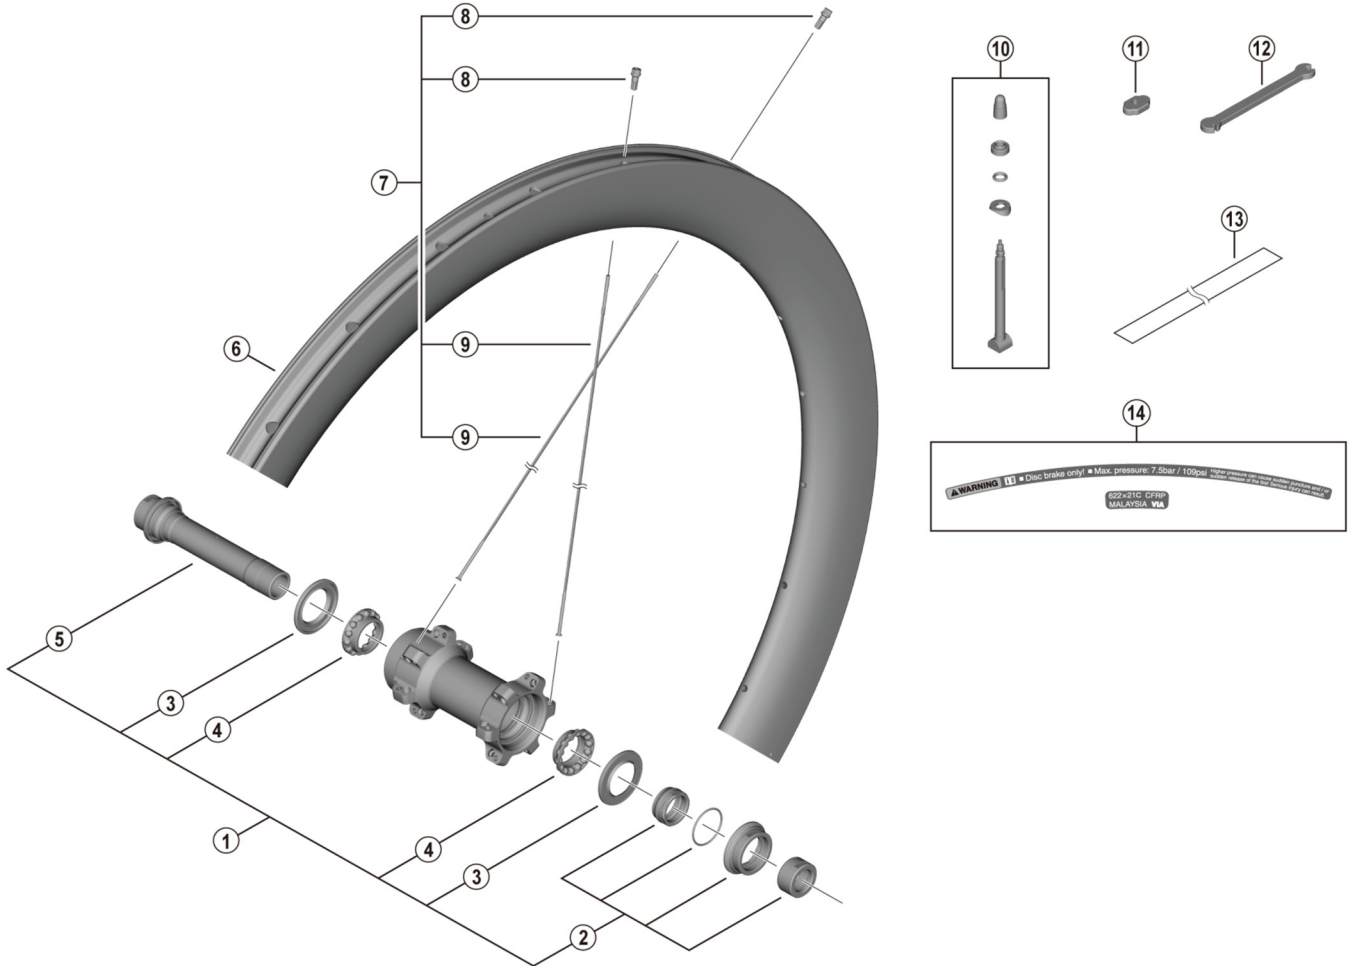

ULTEGRA Front Wheel WH-R8170-C50-TL-F

• Over Lock Nut Dimension: 100 mm

ITEM NO.	SHIMANO CODE NO.	DESCRIPTION
1	Y0H198010	Complete hub axle
2	Y0H198020	Right hand lock nut unit
3	Y26D10000	Seal ring
4	Y0AY98030	Ball retainer (5/32")
5	Y0H198030	Hub axle unit
6	-	Rim {24H}
7	-	Spoke unit {spoke (272 mm x 24 pcs.) / nipple (24 pcs.)}
8	Y0MKN1000	Small nipple 14G
9	Y0NXS1100	Spoke (272 mm)
10	Y0MG98010	Valve unit
11	Y4RJ10000	Valve tool
12	Y0MK14000	TL-WHR92 Nipple wrench 3.4
13	Y0MG50000	Tubeless tape
14	Y0MG98020	Rim sticker unit